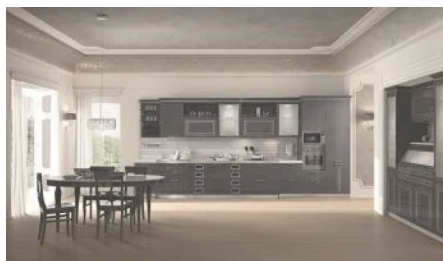

## New layouts for Carattere kitchen, by Scavolini

Carattere kitchen, by Scavolini.

08.05.2020 **Carattere kitchen** is a project by **Scavolini**, distinguished by aesthetics of the first order, where beauty, class and design blend to enhance the kitchen environment. Its **striking elegance is now embellished with new elements** with the aim of satisfying a market. That is increasingly attentive to detail and demanding in its search for finishes and versatility of styles.

## Cocina Integral

Comparte esto:

### Artículos relacionados

DeLinea, Scavolini's new kitchen, designed by Vuesse  
En «Internacional»

Scavolini's LiberaMente kitchen  
En «Internacional»

Rastelli's Tiffany kitchen  
En «Internacional»

[La cocina, cada vez más tecnológica](#)