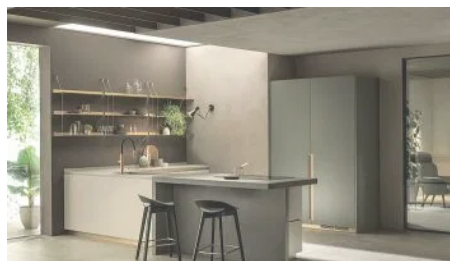

Artículos relacionados

DeLinea, Scavolini's new kitchen, designed by Vuesse
En «Internacional»